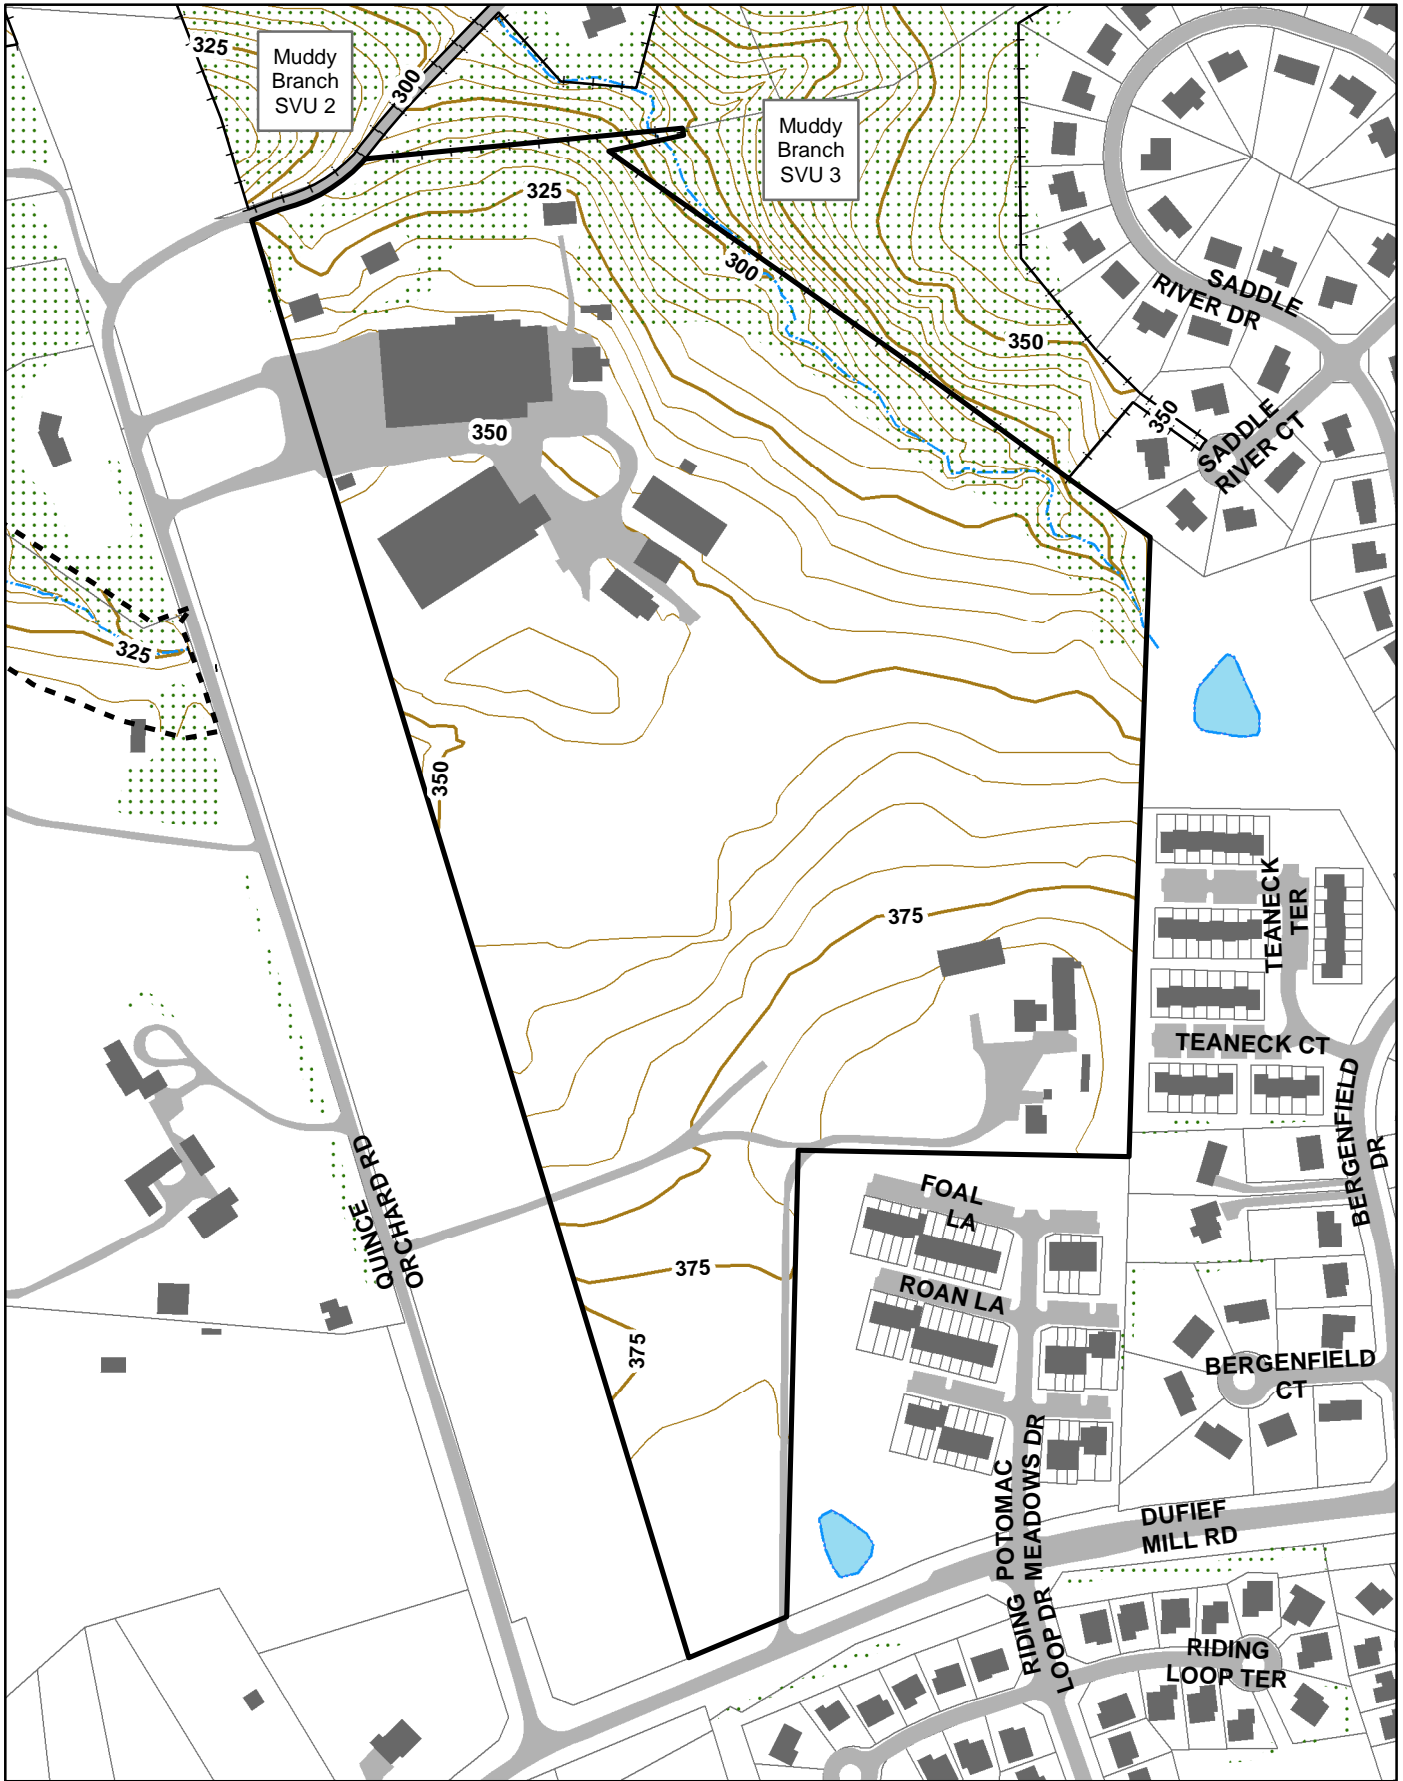

# Potomac Horse Center

14211 Quince Orchard Rd., Trivilah, MD 20878

 Acreage 41.684  
 Facility Code L06

Region N  
 Area SG

Date 07-03-2007